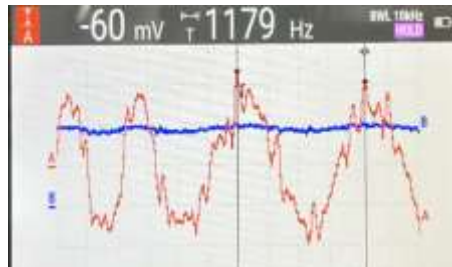

On-Line: 2FV-4191 (3-C29-CH10)

2. Add on 250 ohm resistance
Note: HART Communication Error only
No Iman and can control