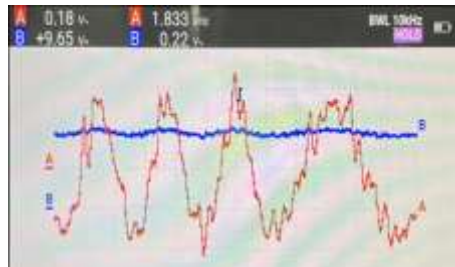

On-Line: 2FV-4191 (3-C29-CH10)

2. Add on 250 ohm resistance
Note: HART Communication Error only
No Iman and can control