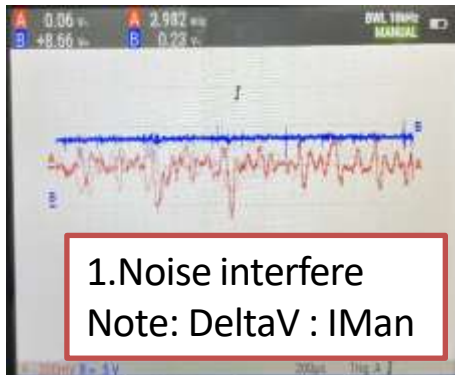

On-Line: 2FV-4191 (3-C29-CH10)

2. Add on 250 ohm resistance
Note: HART Communication Error only
No Iman and can control