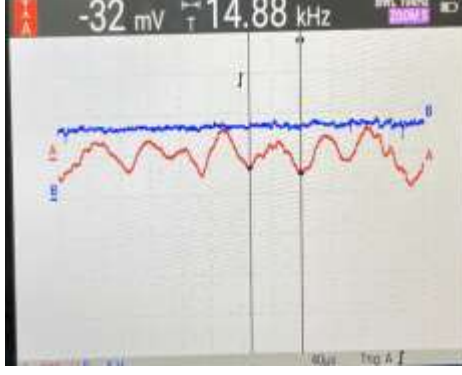

On-Line: 2FV-4191 (3-C29-CH10)

2. Add on 250 ohm resistance
Note: HART Communication Error only
No Iman and can control