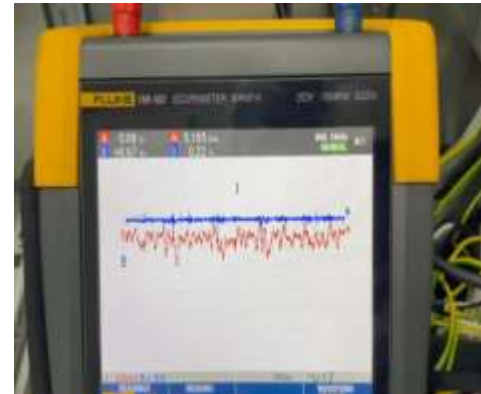

On-Line: 2FV-4191 (3-C29-CH10)

2. Add on 250 ohm resistance
Note: HART Communication Error only
No Iman and can control