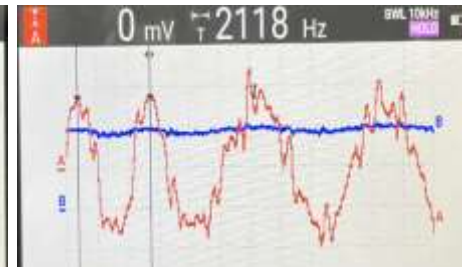

On-Line: 2FV-4191 (3-C29-CH10)

2. Add on 250 ohm resistance
Note: HART Communication Error only
No Iman and can control